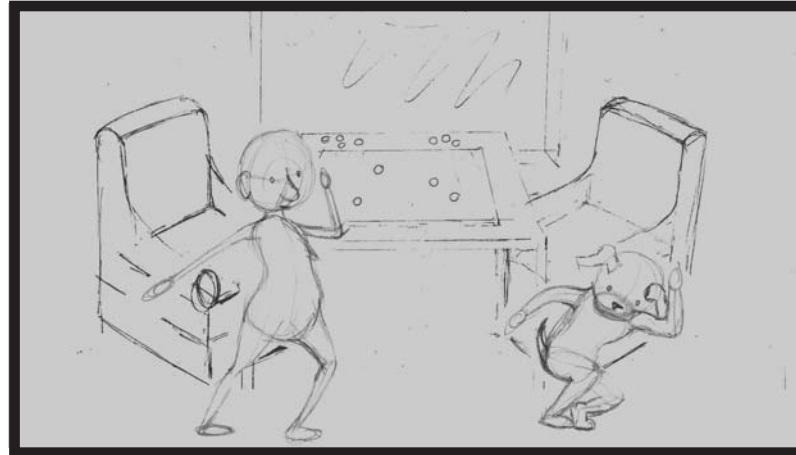

Establishing Shot – Short pan of the modern day den showing Flexman and Flash accomplishments. I.e.: awards newspaper covers, key to city, etc.

WS to MS - of Flexman and Flash (retired superheroes) in their den playing checkers by the window

CU of Flash making his chess move (Showing his superpower speed)

CU of Flexman making his chess move (Showing his superpower stretch ability)

MS - The lights flicker.

MS - The lights flicker

CU – the light blub goes out

FS- Flexman and Flash do the superhero Flex Pose

FS- Flash switching the switch off and going to the closet

grabbing a light blub (wrong wattage) and ladder

FS- Flexman pulls Flash's collar so he falls and catches the light bulb.

CU- Flash's POV as the ladder is falling on him.

FS- Flexman stretches up to the ceiling and reacts for the light bulb to change it

CU- Flexman screwing in the light bulb.
We hear Flash getting up.

MS – Flash switches the light switch on a bit too early purposely