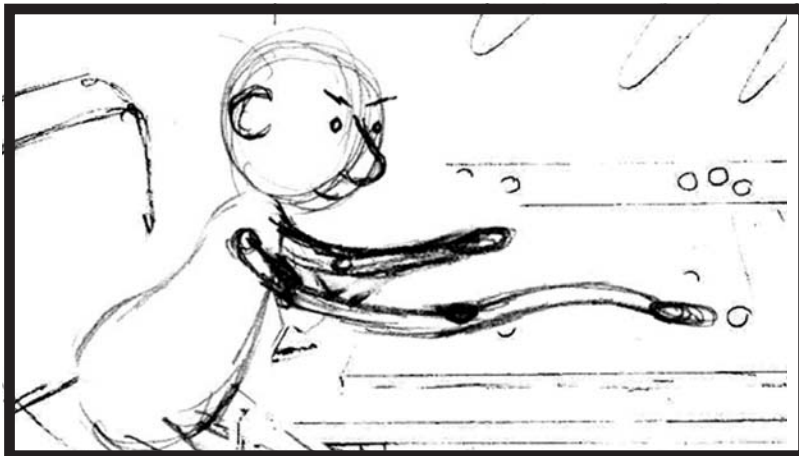

Establishing Shot – Short pan of the modern day den showing Flexman and Flash accomplishments. I.e.: awards newspaper covers, key to city, etc.

WS to MS - of Flexman and Flash (retired superheroes) in their den playing checkers by the window

CU of Flash making his chess move (Showing his superpower speed)

CU of Flexman making his chess move (Showing his superpower stretch ability)

MS - The lights flicker.

MS - The lights flicker

CU – the light blub goes out

FS- Flexman and Flash do the superhero Flex Pose

FS- Flash switching the switch off and going to the closet

grabbing a light blub (wrong wattage) and ladder

FS- Flexman pulls Flash's collar so he falls and catches the light bulb.

MCU- Cut to Flash with a bump in his head, which shrugs his shoulders and a smirk like I did this sitting back at the checkers game..