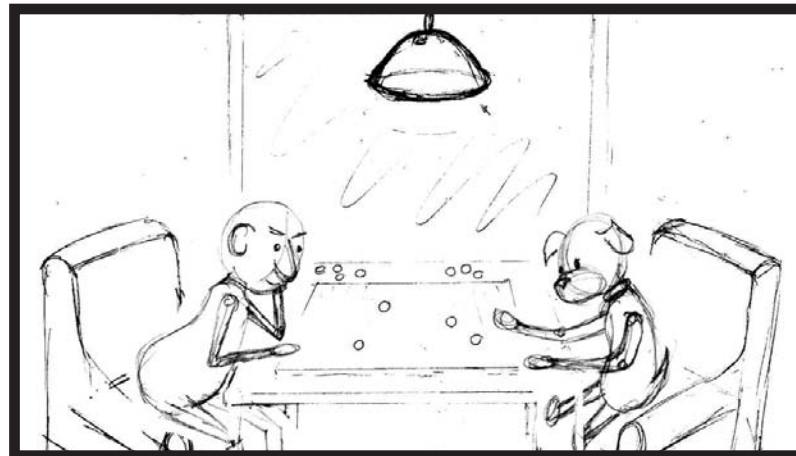

Establishing Shot – Short pan of the modern day den showing Flexman and Flash accomplishments. I.e.: awards newspaper covers, key to city, etc.

WS to MS - of Flexman and Flash (retired superheroes) in their den playing checkers by the window

CU of Flash making his chess move (Showing his superpower speed)

CU of Flexman making his chess move (Showing his superpower stretch ability)

MS - The lights flicker.

MS - The lights flicker

CU – the light blub goes out

FS- Flexman and Flash do the superhero Flex Pose

FS- Flash switching the switch off and going to the closet

grabbing a light blub (wrong wattage) and ladder

FS- Flexman pulls Flash's collar so he falls and catches the light bulb.