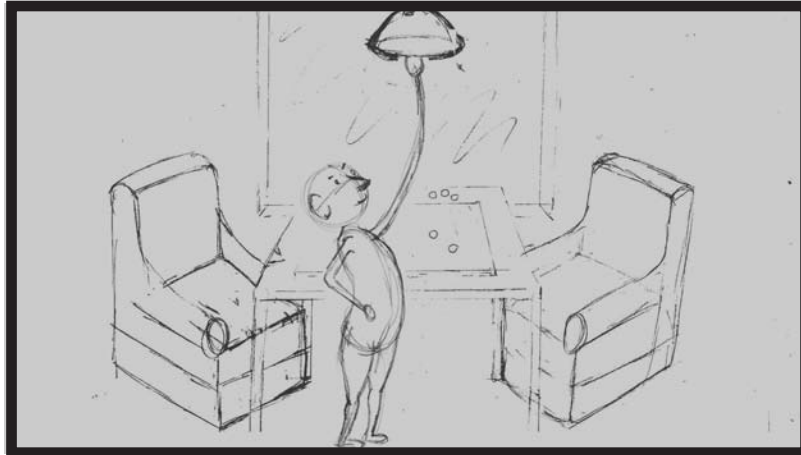

FS- Flexman and Flash do the superhero Flex Pose

FS- Flash switching the switch off and going to the closet

grabbing a light blub (wrong wattage) and ladder

FS- Flexman pulls Flash's collar so he falls and catches the light bulb.

CU- Flash's POV as the ladder is falling on him.

FS- Flexman stretches up to the ceiling and reacts for the light bulb to change it

CU- Flexman screwing in the light bulb.
We hear Flash getting up.

MS – Flash switches the light switch on a bit too early purposely

FS- The room lighting up so bright all we see is light and a 2D outline of Flexman's body in the Da Vinci pose.

MCU- Cut to Flexman looking scorched and a bit of smoke comes from his head while shaking his head back and forth, sitting back at the checkers game.