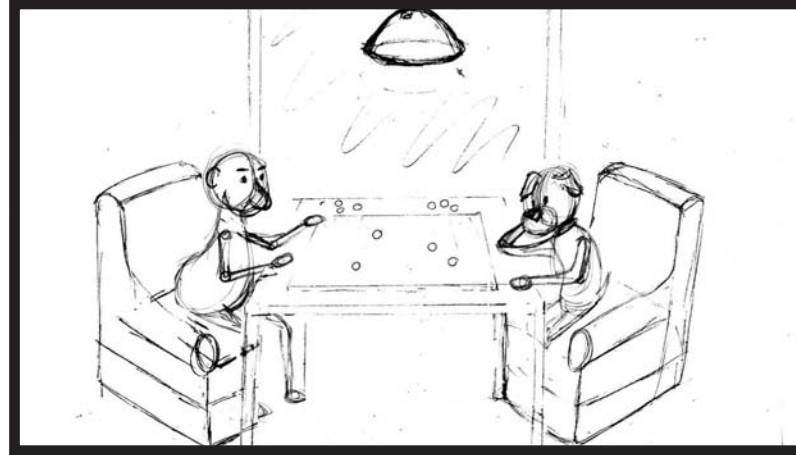

Establishing Shot – Short pan of the modern day den showing Flexman and Flash accomplishments. I.e.: awards newspaper covers, key to city, etc.

WS to MS - of Flexman and Flash (retired superheroes) in their den playing checkers by the window

CU of Flash making his chess move (Showing his superpower speed)

CU of Flexman making his chess move (Showing his superpower stretch ability)

MS - The lights flicker.

MS - The lights flicker

CU – the light blub goes out

FS- Flexman and Flash do the superhero Flex Pose

FS- Flash switching the switch off and going to the closet

grabbing a light blub (wrong wattage) and ladder

FS- Flexman pulls Flash's collar so he falls and catches the light bulb.