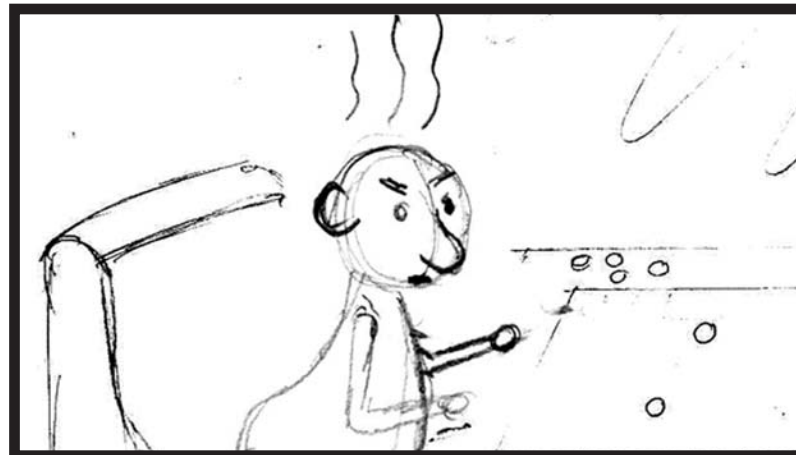

FS- Flexman and Flash do the superhero Flex Pose

FS- Flash switching the switch off and going to the closet

grabbing a light blub (wrong wattage) and ladder

FS- Flexman pulls Flash's collar so he falls and catches the light bulb.

CU- Flash's POV as the ladder is falling on him.

FS- Flexman stretches up to the ceiling and reacts for the light bulb to change it

CU- Flexman screwing in the light bulb.
We hear Flash getting up.

MS – Flash switches the light switch on a bit too early purposely

FS- The room lighting up so bright all we see is light and a 2D outline of Flexman's body in the Da Vinci pose.

MCU- Cut to Flexman looking scorched and a bit of smoke comes from his head while shaking his head back and forth, sitting back at the checkers game.