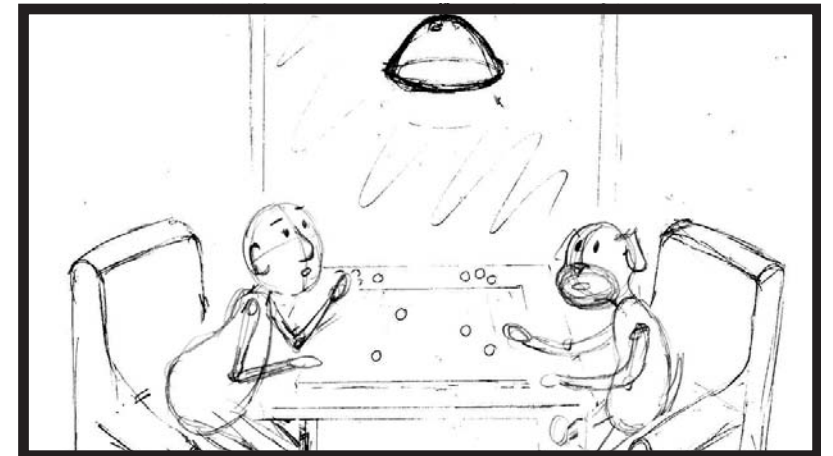

Establishing Shot – Short pan of the modern day den showing Flexman and Flash accomplishments. I.e.: awards newspaper covers, key to city, etc.

WS to MS - of Flexman and Flash (retired superheroes) in their den playing checkers by the window

CU of Flash making his chess move (Showing his superpower speed)

CU of Flexman making his chess move (Showing his superpower stretch ability)

MS - The lights flicker.

MS - The lights flicker

CU – the light blub goes out

FS- Flexman and Flash do the superhero Flex Pose

FS- Flash switching the switch off and going to the closet

grabbing a light blub (wrong wattage) and ladder

FS- Flexman pulls Flash's collar so he falls and catches the light bulb.